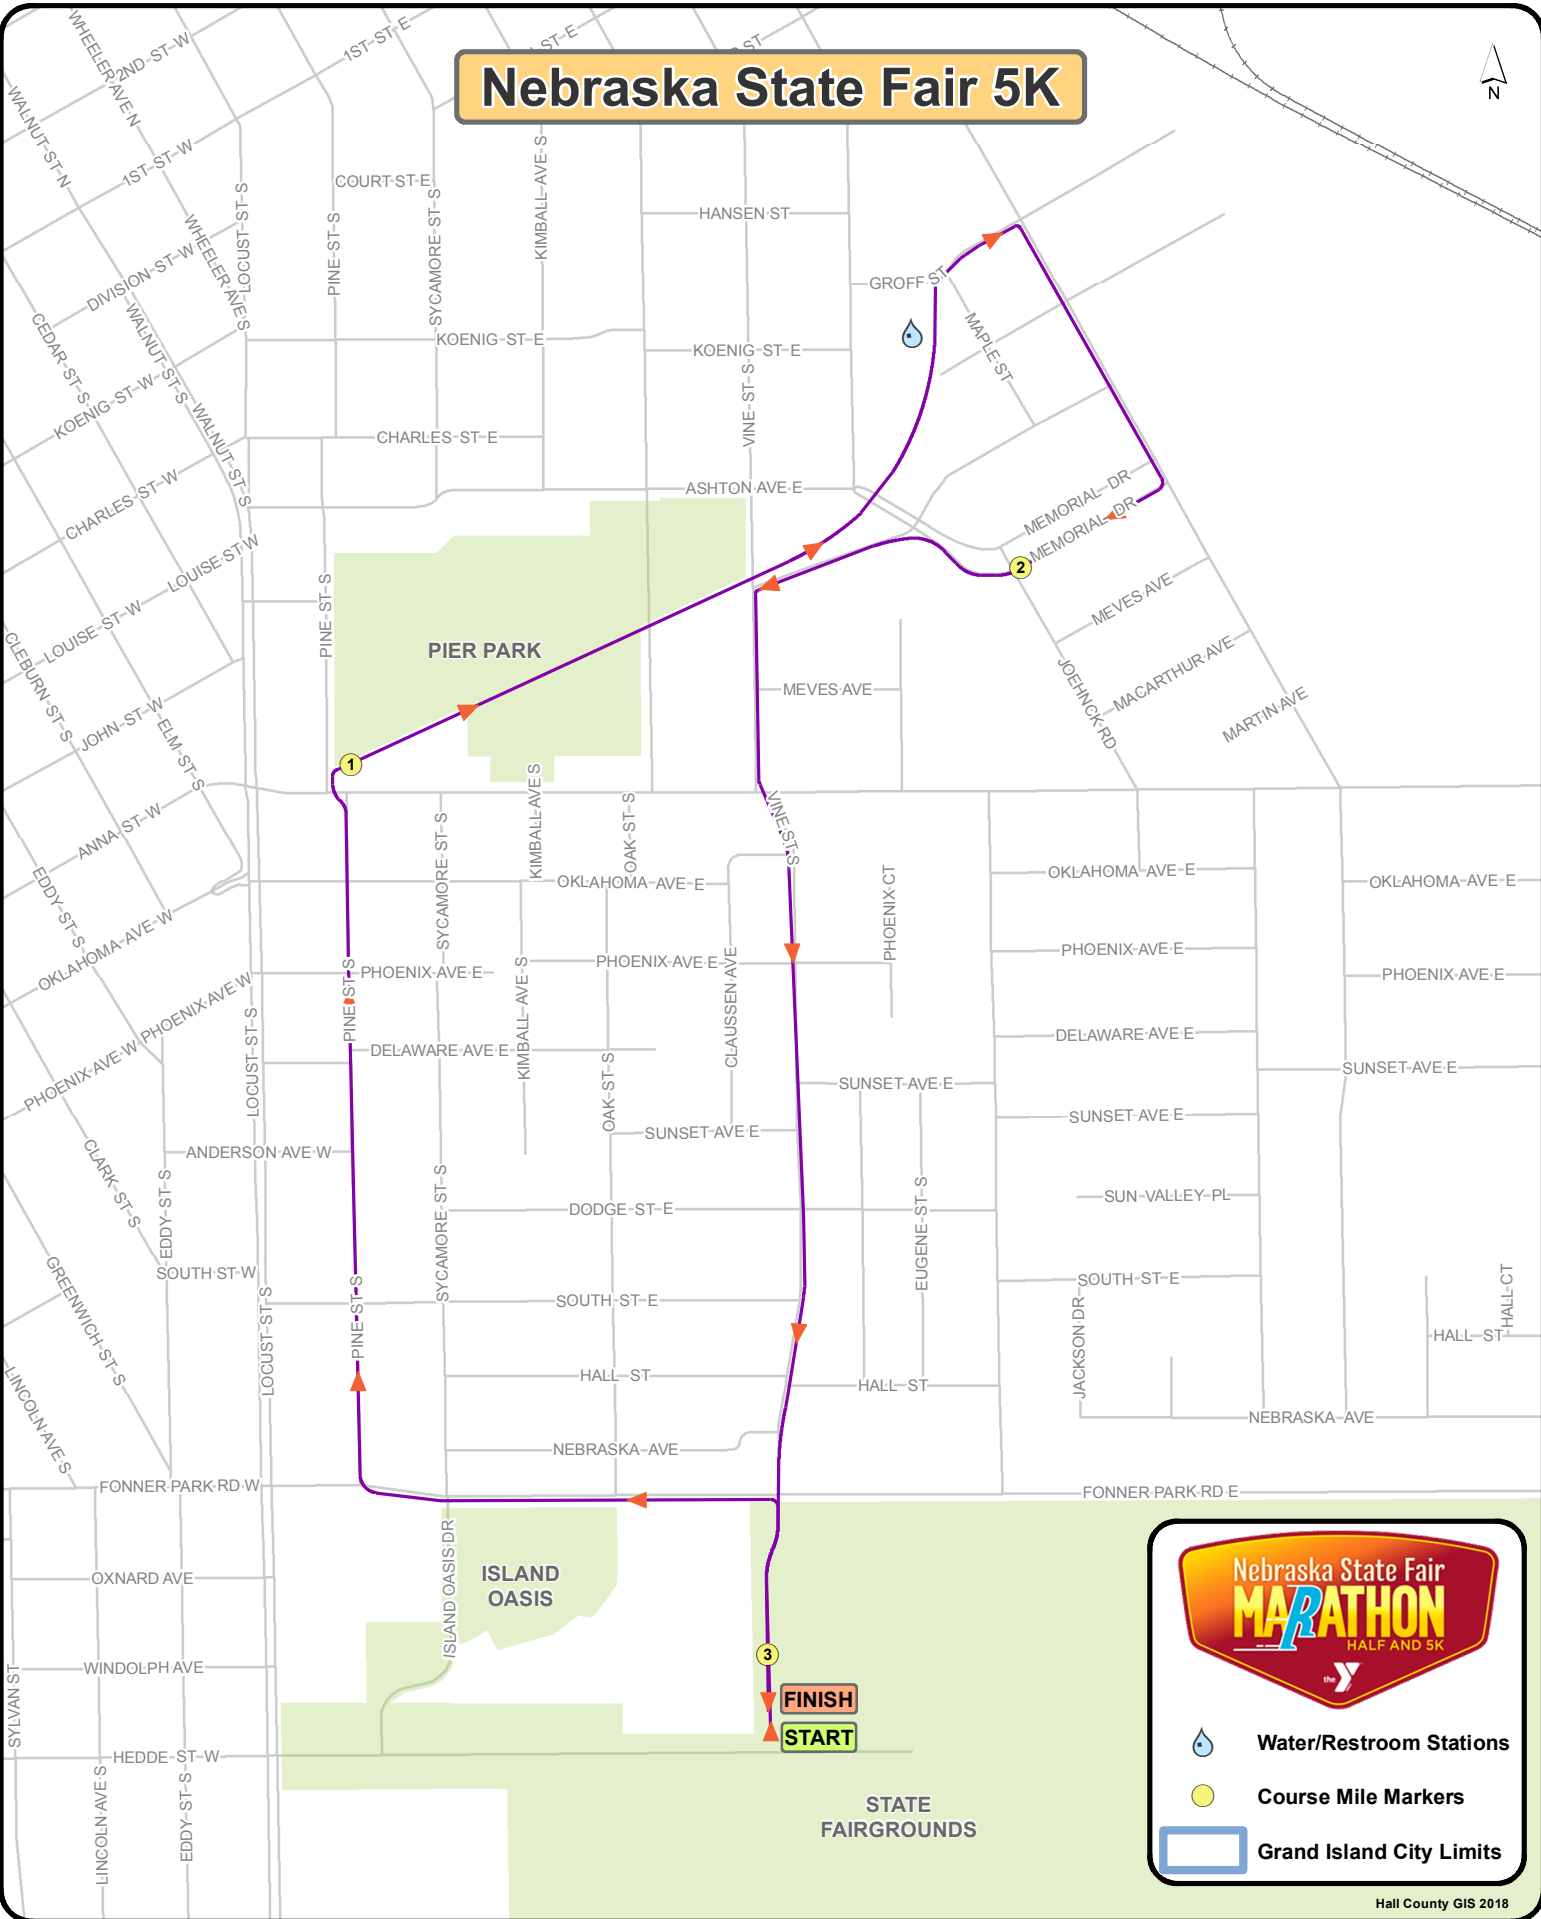

Nebraska State Fair 5K

Water/Restroom Stations

Course Mile Markers

Grand Island City Limits